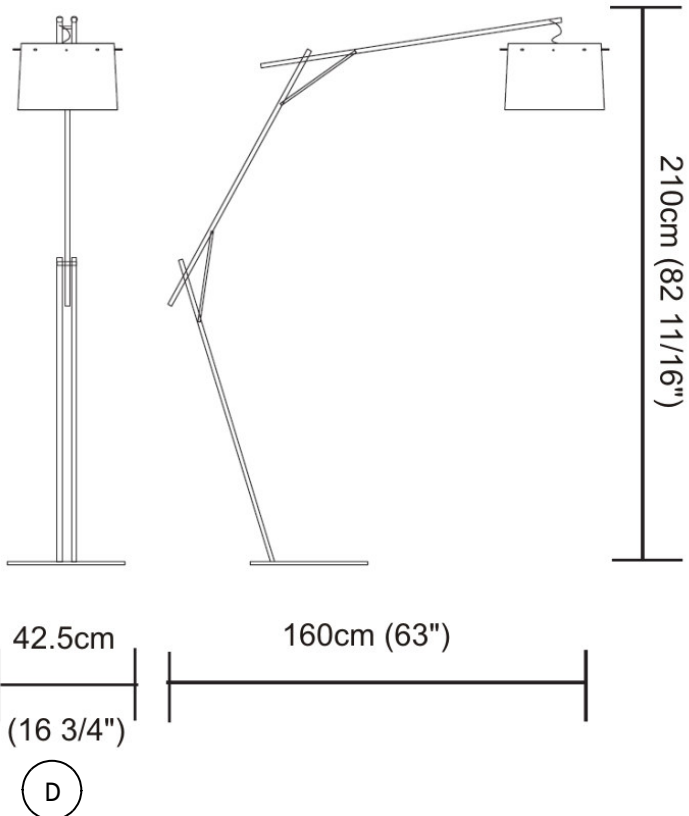

WOODY PORTABLE

D124005

GENERAL

Series: Woody
Division: Design
Mounting Type: Portable
Mounting Location: Floor
Subcategory: Floor

PHYSICAL

Shape: Abstract
Length (mm): 425
Length (in): 16 ³/₄
Width (mm): 1600
Width (in): 63
Height (mm): 2100
Height (in): 82 ¹¹/₁₆
Light Distribution: Direct
Weight (kg): 4.1
Weight (lbs): 9
Diffuser: Orange Shade
Fixture Finish: SSS
Holder Finish: Wood
Fixture Material: Polilux™/ Metal holder

ELECTRICAL

Number of Lamps: 1
Lamp Type: LED Retrofit
Lamp Shape: A19
Bulb Included: Bulb Not Included
Total Output Wattage (W): 18
Max. Wattage Per Lamp (W): 18
Lamp Base: E26
Input Voltage (V): 120
Lamp Voltage (V): 120
Upon Request: 277Vac / GU24

LED

OPTICAL

RATINGS AND CERTIFICATIONS

Certified By: CSA Certified to UL and CSA Standards
IP rating: IP20