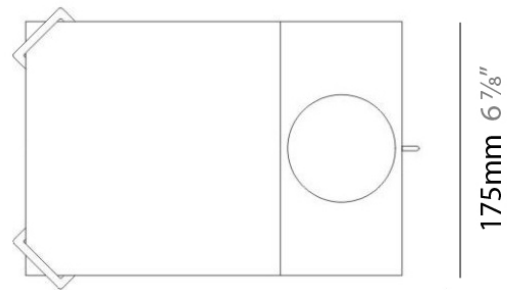

WOODY SURFACE

D93030

PROJECT _____

TYPE _____

NOTES _____

QUANTITY _____

DATE _____

GENERAL

Series: Woody
Brand: Milan
Division: Design
Mounting Type: Surface
Mounting Location: Wall
Subcategory: Ambient

PHYSICAL

Shape: Rectangle
Length (mm): 254
Length (in): 10
Height (mm): 178
Height (in): 7
Extension (mm): 127
Extension (in): 5
Light Distribution: Direct
Weight (kg): 1.63
Weight (lbs): 3.6
Diffuser: Frosted White Glass
Fixture Finish: SST
Fixture Material: Glass / Aluminum

ELECTRICAL

Number of Lamps: 2
Lamp Type: LED Retrofit / Halogen
Bulb Included: Bulb Not Included
Total Output Wattage (W): 85
Max. Wattage Per Lamp (W): 35 & 50
Lamp Base: GU10
Input Voltage (V): 120

LED

OPTICAL

RATINGS AND CERTIFICATIONS

Certified By: CSA Certified to UL and CSA Standards
IP rating: IP20

260mm 10 1/4"