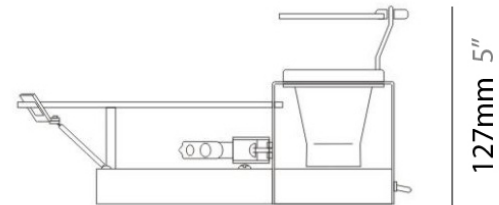

WOODY SURFACE

D93030

PROJECT _____

TYPE _____

NOTES _____

QUANTITY _____

DATE _____

GENERAL

Series: Woody
Brand: Milan
Division: Design
Mounting Type: Surface
Mounting Location: Wall
Subcategory: Ambient

PHYSICAL

Shape: Rectangle
Length (mm): 254
Length (in): 10
Height (mm): 178
Height (in): 7
Extension (mm): 127
Extension (in): 5
Light Distribution: Direct
Weight (kg): 1.63
Weight (lbs): 3.6
Diffuser: Frosted White Glass
Fixture Finish: SST
Fixture Material: Glass / Aluminum

ELECTRICAL

Number of Lamps: 2
Lamp Type: LED Retrofit / Halogen
Bulb Included: Bulb Not Included
Total Output Wattage (W): 85
Max. Wattage Per Lamp (W): 35 & 50
Lamp Base: GU10
Input Voltage (V): 120

LED

OPTICAL

RATINGS AND CERTIFICATIONS

Certified By: CSA Certified to UL and CSA Standards
IP rating: IP20

260mm 10 1/4"